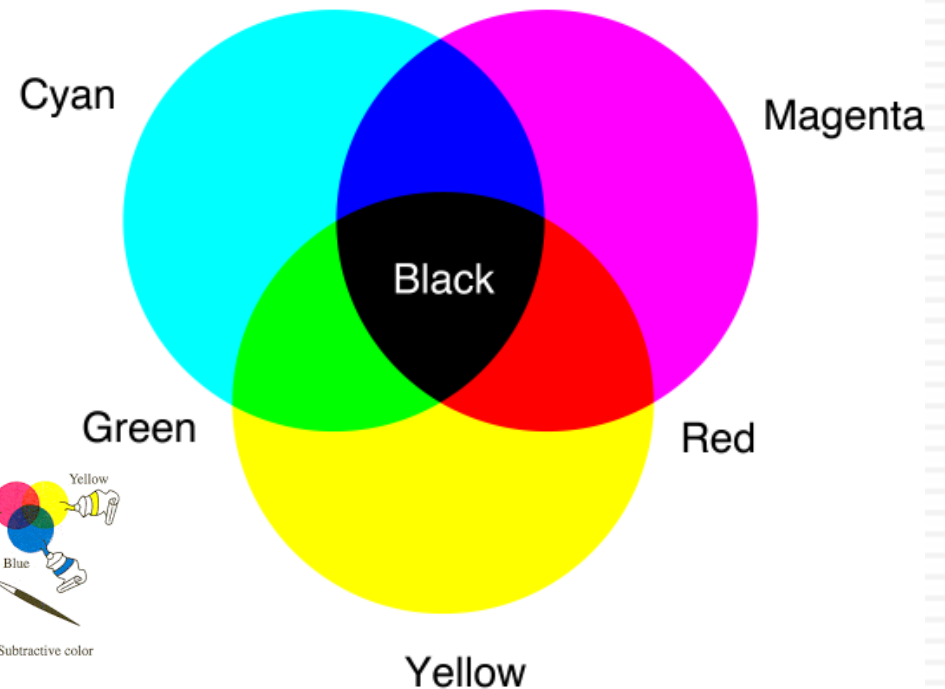

LIGHT & LIGHT PROPERTIES: COLOR MIXING

Additive Color Mixing
(Light)

Subtractive Color Mixing
(Dyes, Inks, Pigments - Paint)

The additive primary colors are **Red**, **Green** and **Blue**. All other colors are Complementary or Secondary colors

RGB colors are light primaries and colors are created with light

The subtractive primary colors are **Cyan**, **Yellow**, and **Magenta**. All other colors are Complementary or Secondary colors

The CMYK color system is the color system used for printing